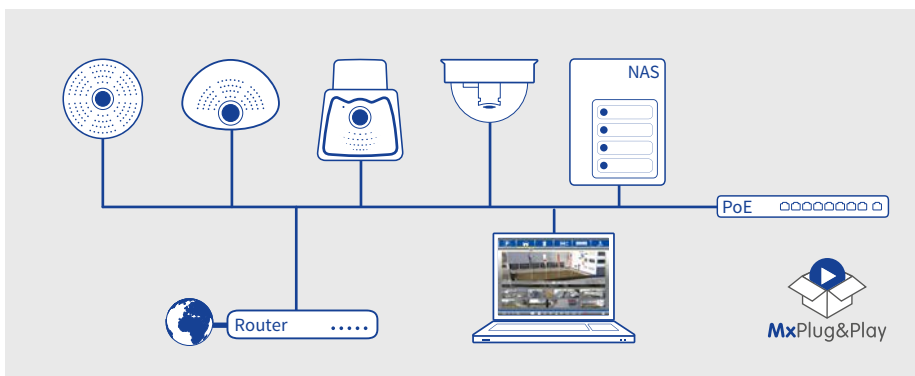

No	Description	Order Code
1	Hemispheric Indoor	MX-c25-D016
2	Panorama Indoor	MX-i25-D016
3	Hemispheric Indoor	MX-p25-D016
4	103° Indoor	MX-p25-D036
5	Indoor • Body	MX-p25-body
6	MiniDome Indoor	MX-v25-D036
7	MiniDome Indoor • Body	MX-v25-body
8	Allround Outdoor • Body	MX-M25-body
9	Hemispheric Outdoor	MX-Q25-D016
10	Dome Outdoor • Body	MX-D25-body